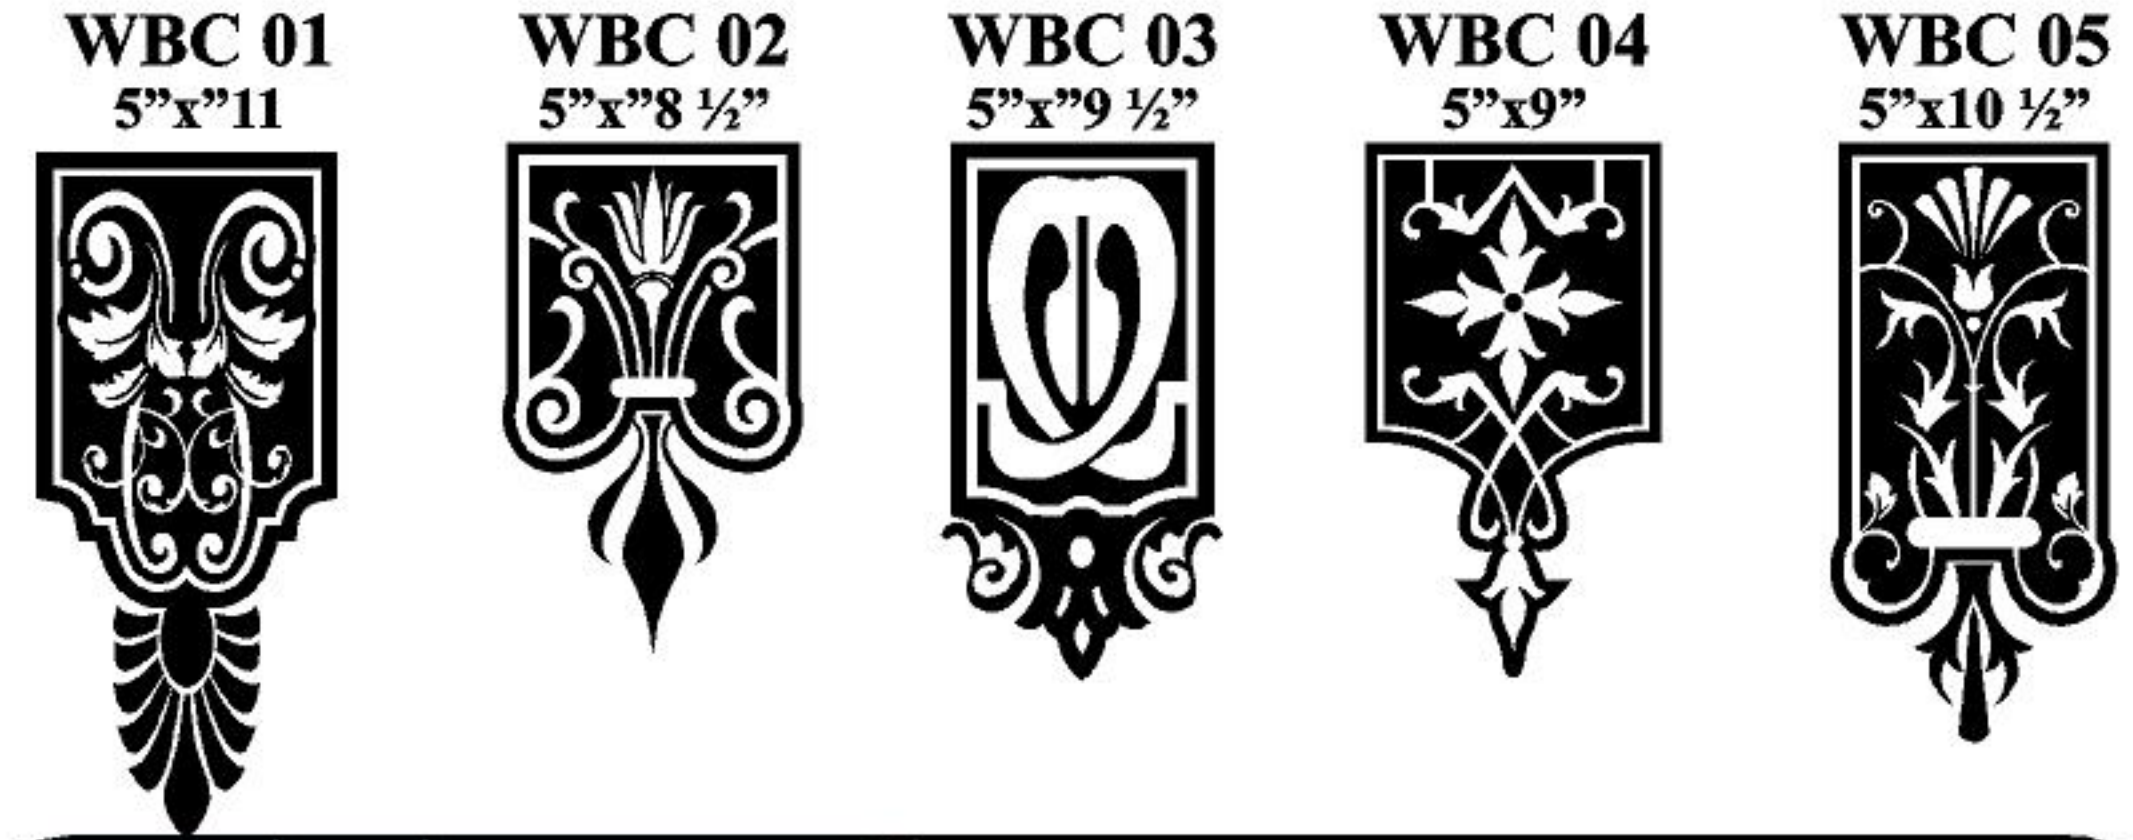

Wall Border connector

Set of 4 $20.00